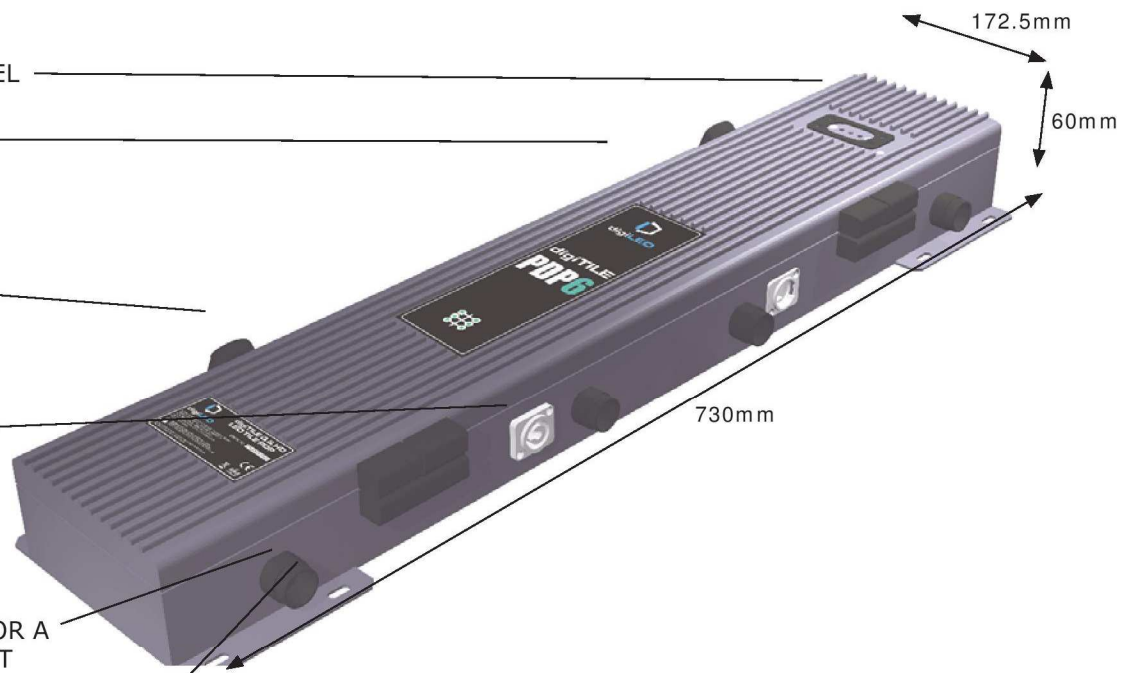

digiTILE HD FIXED PDP DETAIL

digiTILE PDP6

STATUS INDICATOR PANEL

REAR DOOR

LOCK

POWER CONNECTION

UMBILICAL PDP
CONNECTION SOCKET FOR A
2 x 3 TILE ARRANGEMENT

WEATHERPROOF CONNECTOR COVER
(outdoor versions)