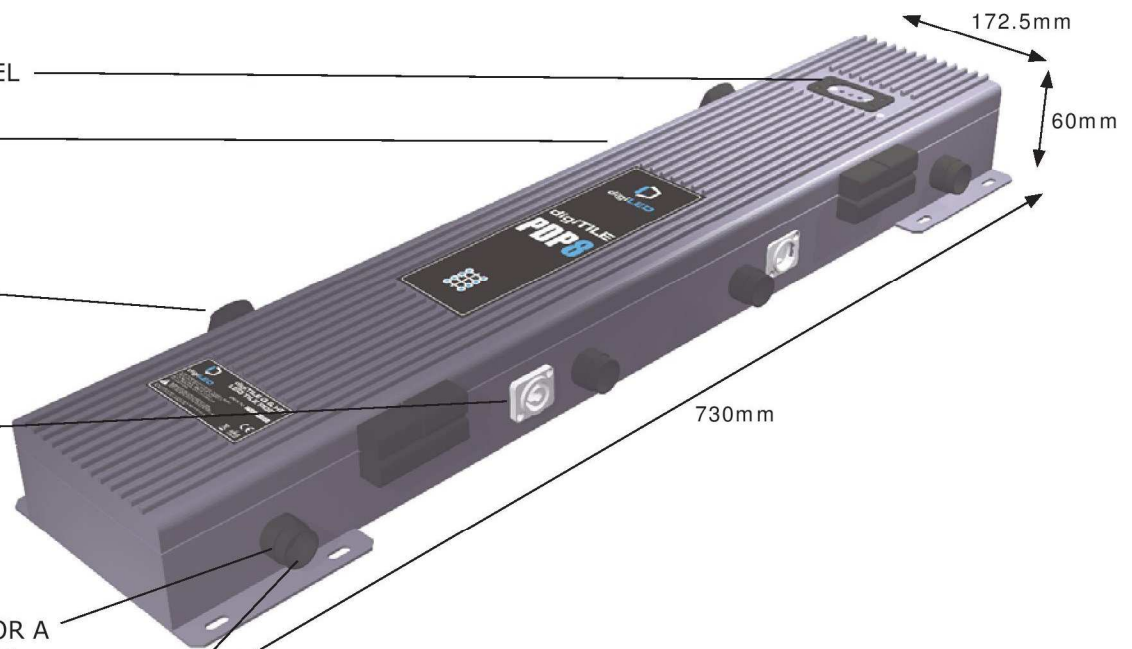

digiTILE HD FIXED

**THE FIRST GENERATION OF
A UNIVERSAL LED TILE SCREEN SYSTEM**

A new generation of universal LED Tile screen system that has been developed to meet the demands of adaptability. Using a basic LED digiTILE HD with it's magnetic fixings it is possible to assemble a screen swiftly onto any magnetic surface and connect each digiTILE HD to a PDP (Power Distribution Pack) mounted close by via an umbilical cord. With digiTILE HD, it is now possible to create a screen as thin as 60mm in depth.

WEATHERPROOF CONNECTOR COVER
(outdoor versions)

digiTILE PDP8

STATUS INDICATOR PANEL

REAR DOOR

LOCK

POWER CONNECTION

UMBILICAL PDP
CONNECTION SOCKET FOR A
2 x 4 TILE ARRANGEMENT

WEATHERPROOF CONNECTOR COVER
(outdoor versions)