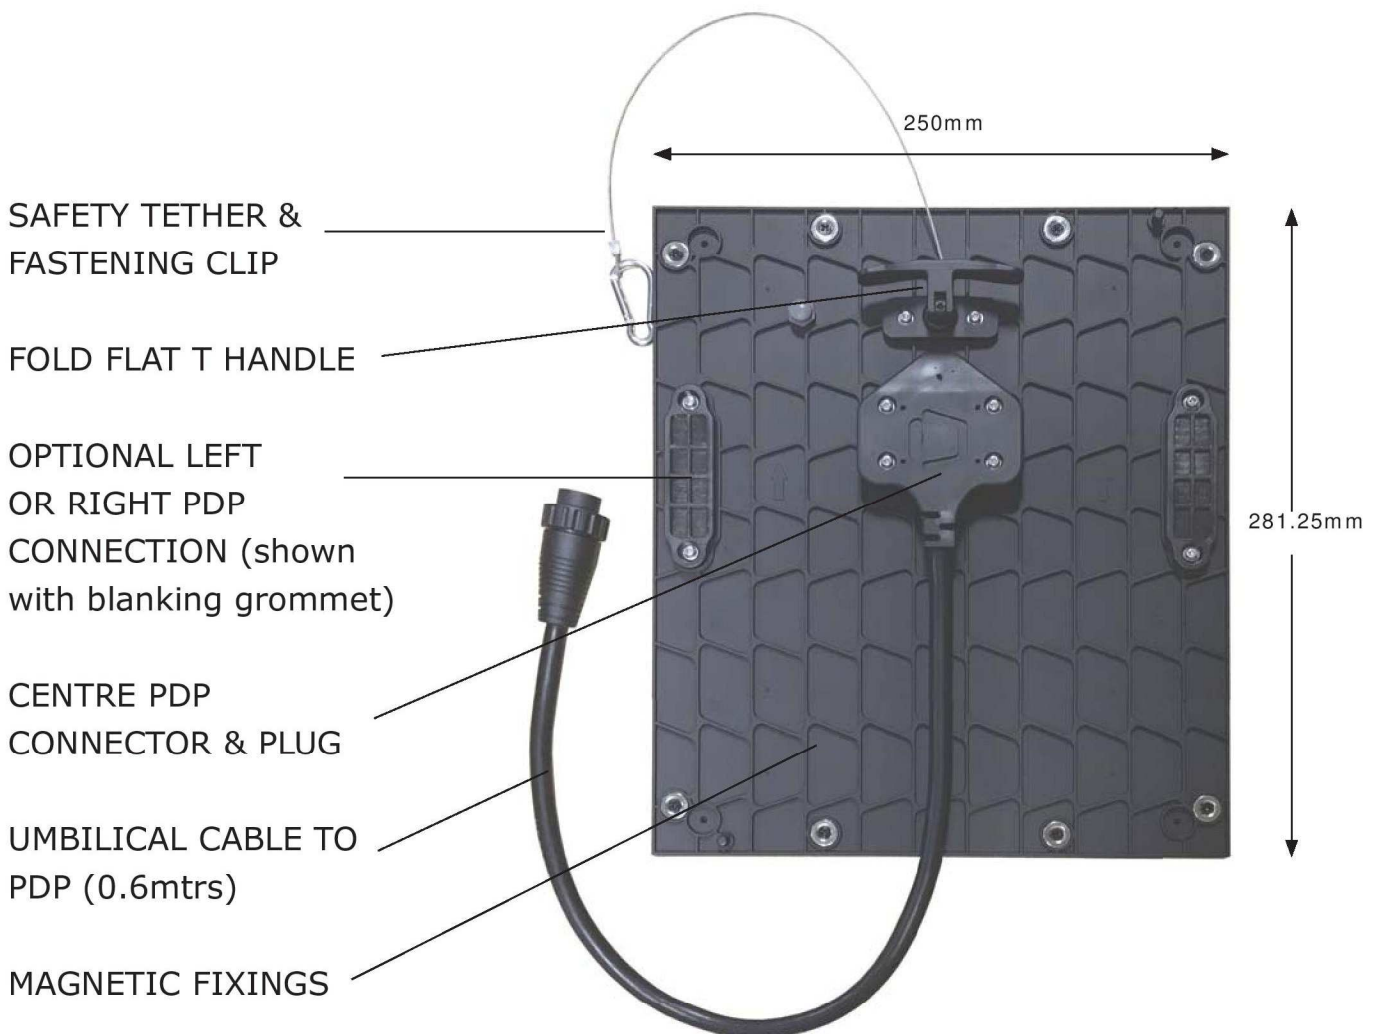

VIDEO
WALLTRONICS, INC.

22 LUKENS DR. NEW CASTLE, DE 19720
TEL. 302-328-4511 FAX 302-328-4558
WWW.RENTBIGSCREENS.COM

RENTAL - SALES - SERVICE - DESIGN - SINCE 1989