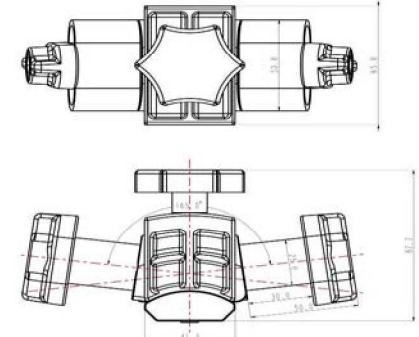

All you need for the rental market

- Ultra fast rig/derig of up to 100 modules per hour
- IP65 protection on outdoor range
- Fast maintenance
- Lightweight and slim, to reduce installation costs
- TUV certification (with CE certification pending)
- Nova control system compatible
- Suspend up to 20 modules per 2 columns
- Unique one twist lock mechanism and precision alignment

VARIABLE ANGLE COUPLER (VAC)