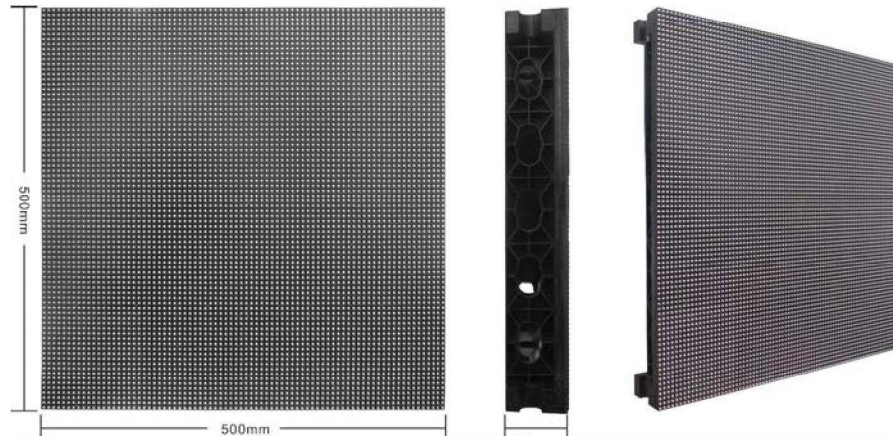

Introducing the digiLED Lightweight screen system

For ultra lightweight applications, the digiLED DPP LED display system is a fast rig/derig solution for the rental market. Easy, no-tool installation makes it ideal for event application.

If you have to make alterations to the screen, then a module can be quickly withdrawn or replaced in under one minute.

DPP has the ability to curve in any direction (convex or concave) up to 15 degrees. Each module has its own in-built power and data connectors and clips for easy storage.

MODULE DIMENSIONS