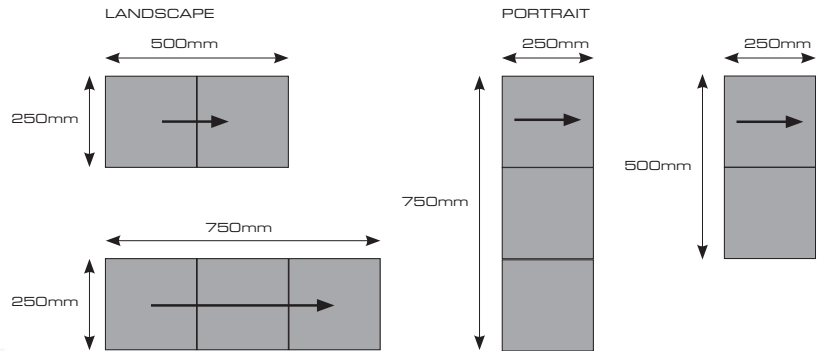

Comes in 2 delicious flavours,
500x250 & 750x250mm

THE digiLED
SCREEN
EXPERTS

FIXING ORIENTATION OPTIONS

	Q1830	Q2600L	Q2600	Q3910HBL	Q3910HB
Physical Pixel Pitch (HxV) mm	1.838	2.604	2.604	3.906	3.906
Pixel Configuration	SMD 3-in-1				
LED Type/Face colour	2020/Black	2020/Black	2020/Black	1921/White	1921/White
Pixel Resolution (Width/Height) pixels/panel	272/136	288/96	192/96	192/64	128/64
Panel Dimensions (W x H x D) mm	500 x 250 x 52	750 x 250 x 52	500 x 250 x 52	750 x 250 x 52	500 x 250 x 52
Standard Panel Area m ²	0.125	0.1875	0.125	0.1875	0.125
Standard Panel Weight kg	4.2	5.5	4.2	5.5	4.2
Viewing Angles H/V	140/140				
Ingress Protection (Front/Rear)	Indoor IP20/IP20				
Maintenance Access	All Front				
Refresh Rate Hz	≥1,920				
Brightness (Normal) nits	>600	>800	>800	>2720	>2720
Enhanced Brightness nits	>800	>1,000	>1,000	>3,200	>3,200
Input Voltage VAC	110~240				
Max Panel Power Watts	95	95	60	112	75
Normal Input Power (Average) Watts/m ²	203	203	203	240	240
Normal Input Power (Maximum) Watts/m ²	507	507	507	600	600
Control System	NovaStar				
Mitering	By special order				
Certification	CE, FCC, ETL, EMC, LVD, RoHS				