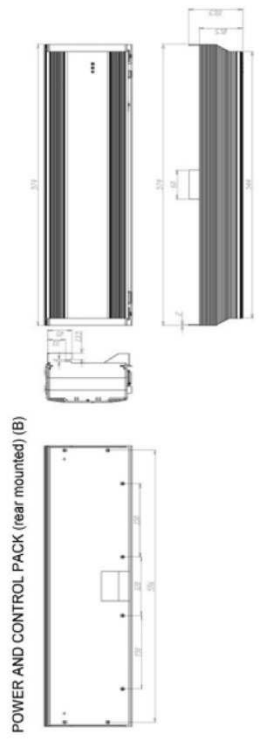

NOTE: DO NOT SCALE FROM THIS DRAWING