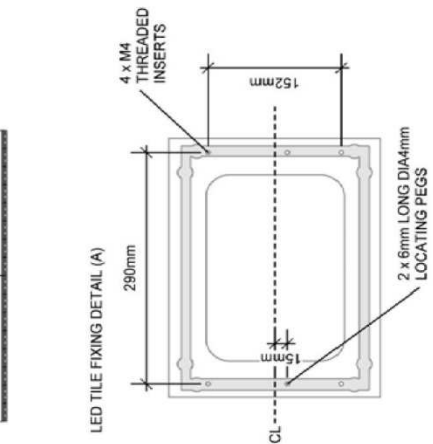

STANDARD LT10 MODULE
(CONTAINS 6 OFF LED TILES)