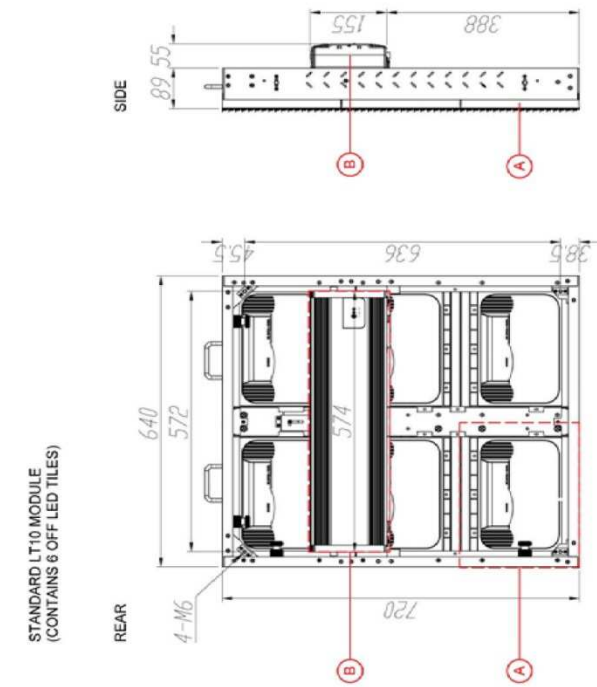

STANDARD LT10 MODULE
(CONTAINS 6 OFF LED TILES)