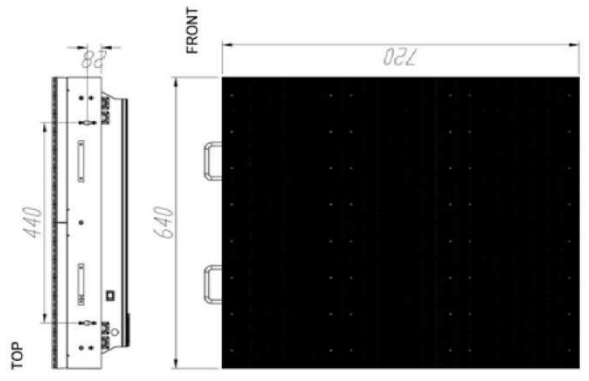

STANDARD LT10 MODULE
(CONTAINS 6 OFF LED TILES)